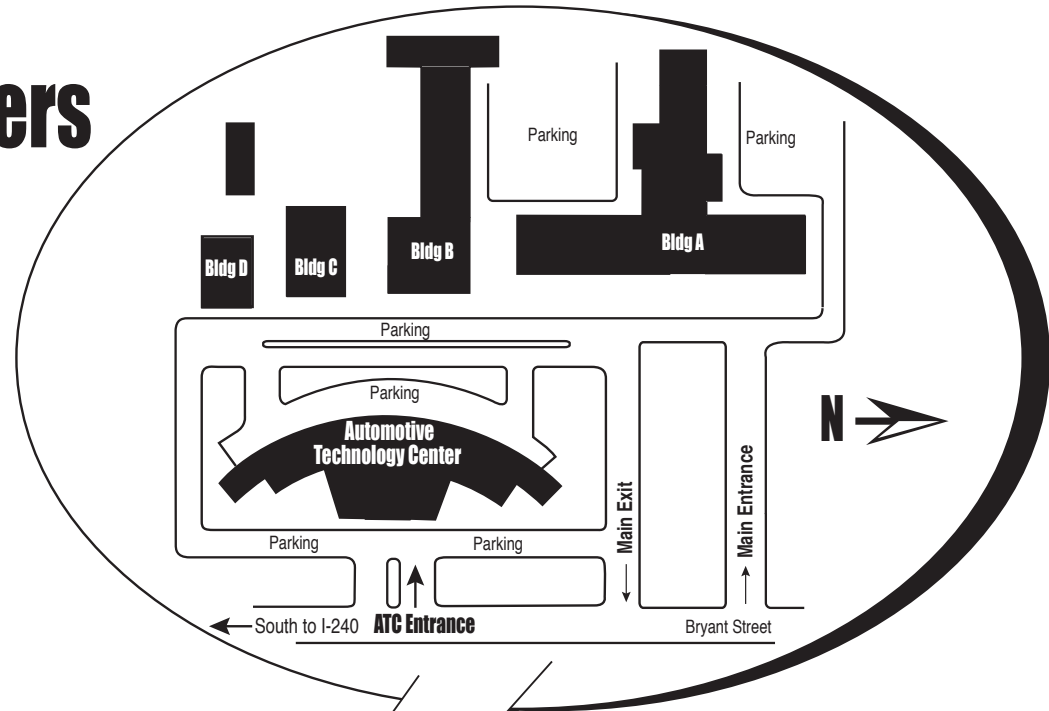

## South Bryant Campus • 4901 South Bryant Ave.

- ❶ Springlake Campus  
1900 Springlake Drive
- ❷ South Bryant Campus  
4901 S. Bryant
- ❸ Aviation Career Campus  
Will Rogers World Airport  
5600 S. MacArthur Blvd
- ❹ Adult & Continuing Education Campus  
201 N.E. 48th
- ❺ Metro Tech Beauty Academy  
309 S.W. 59th

### From the North

Take I-35 SOUTH to S.E. 44th. St. Go East (left) on S.E. 44th. St. two miles to Bryant Ave. Turn SOUTH (right) on Bryant 0.3 miles and the Metro Tech South Bryant Campus will be on your right.

### From the South

Take I-35 NORTH to S.E. 44th. St. Go East (right) on S.E. 44th. St. two miles to Bryant Ave. Turn SOUTH (right) on Bryant 0.3 miles and the Metro Tech South Bryant Campus will be on your right.

### From the East or West

Take I-40 (East or West) to I-35 SOUTH. Take I-35 to S.E. 44th. St. Go East (left) on S.E. 44th. St. two miles to Bryant Ave. Turn SOUTH (right) on Bryant 0.3 miles and the Metro Tech South Bryant Campus will be on your right.