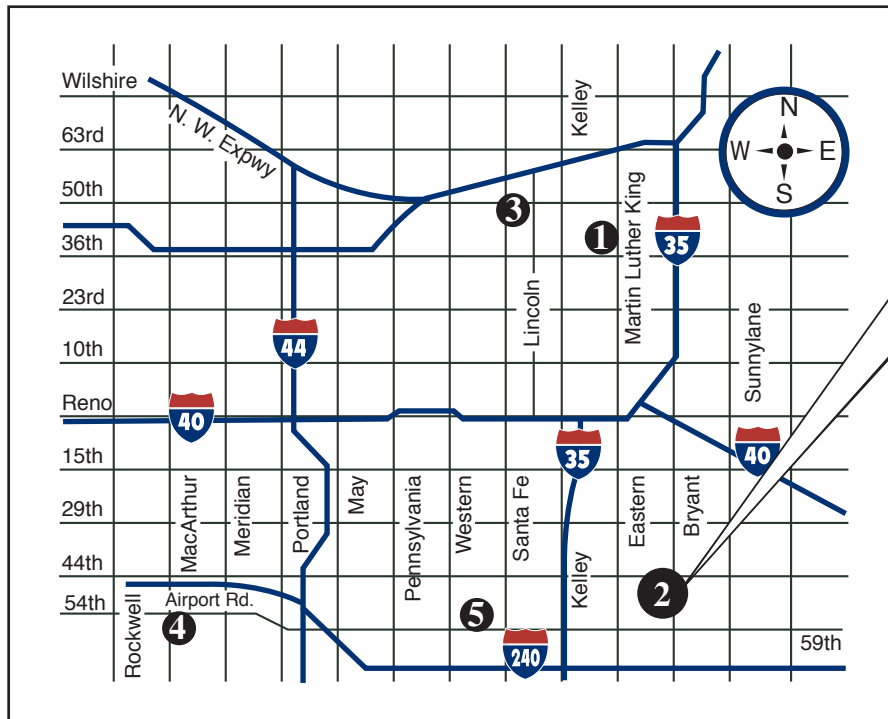

### From the North

Take I-35 SOUTH to S.E. 44th. St. Go East (left) on S.E. 44th. St. two miles to Bryant Ave. Turn SOUTH (right) on Bryant 0.3 miles and the Metro Tech South Bryant Campus will be on your right.

### From the South

Take I-35 NORTH to S.E. 44th. St. Go East (right) on S.E. 44th. St. two miles to Bryant Ave. Turn SOUTH (right) on Bryant 0.3 miles and the Metro Tech South Bryant Campus will be on your right.

### From the East or West

Take I-40 (East or West) to I-35 SOUTH. Take I-35 to S.E. 44th. St. Go East (left) on S.E. 44th. St. two miles to Bryant Ave. Turn SOUTH (right) on Bryant 0.3 miles and the Metro Tech South Bryant Campus will be on your right.

### From Will Rogers World Airport

Go NORTH on TERMINAL Dr./Meridian Ave. 2.0 miles. Turn EAST (right) on Airport Rd. 1.1 miles. Take I-44 SOUTH 2.0 miles. Merge onto I-240 East for 7.0 miles. Take the BRYANT AVE exit and go NORTH (left) on S. Bryant 1.7 miles.