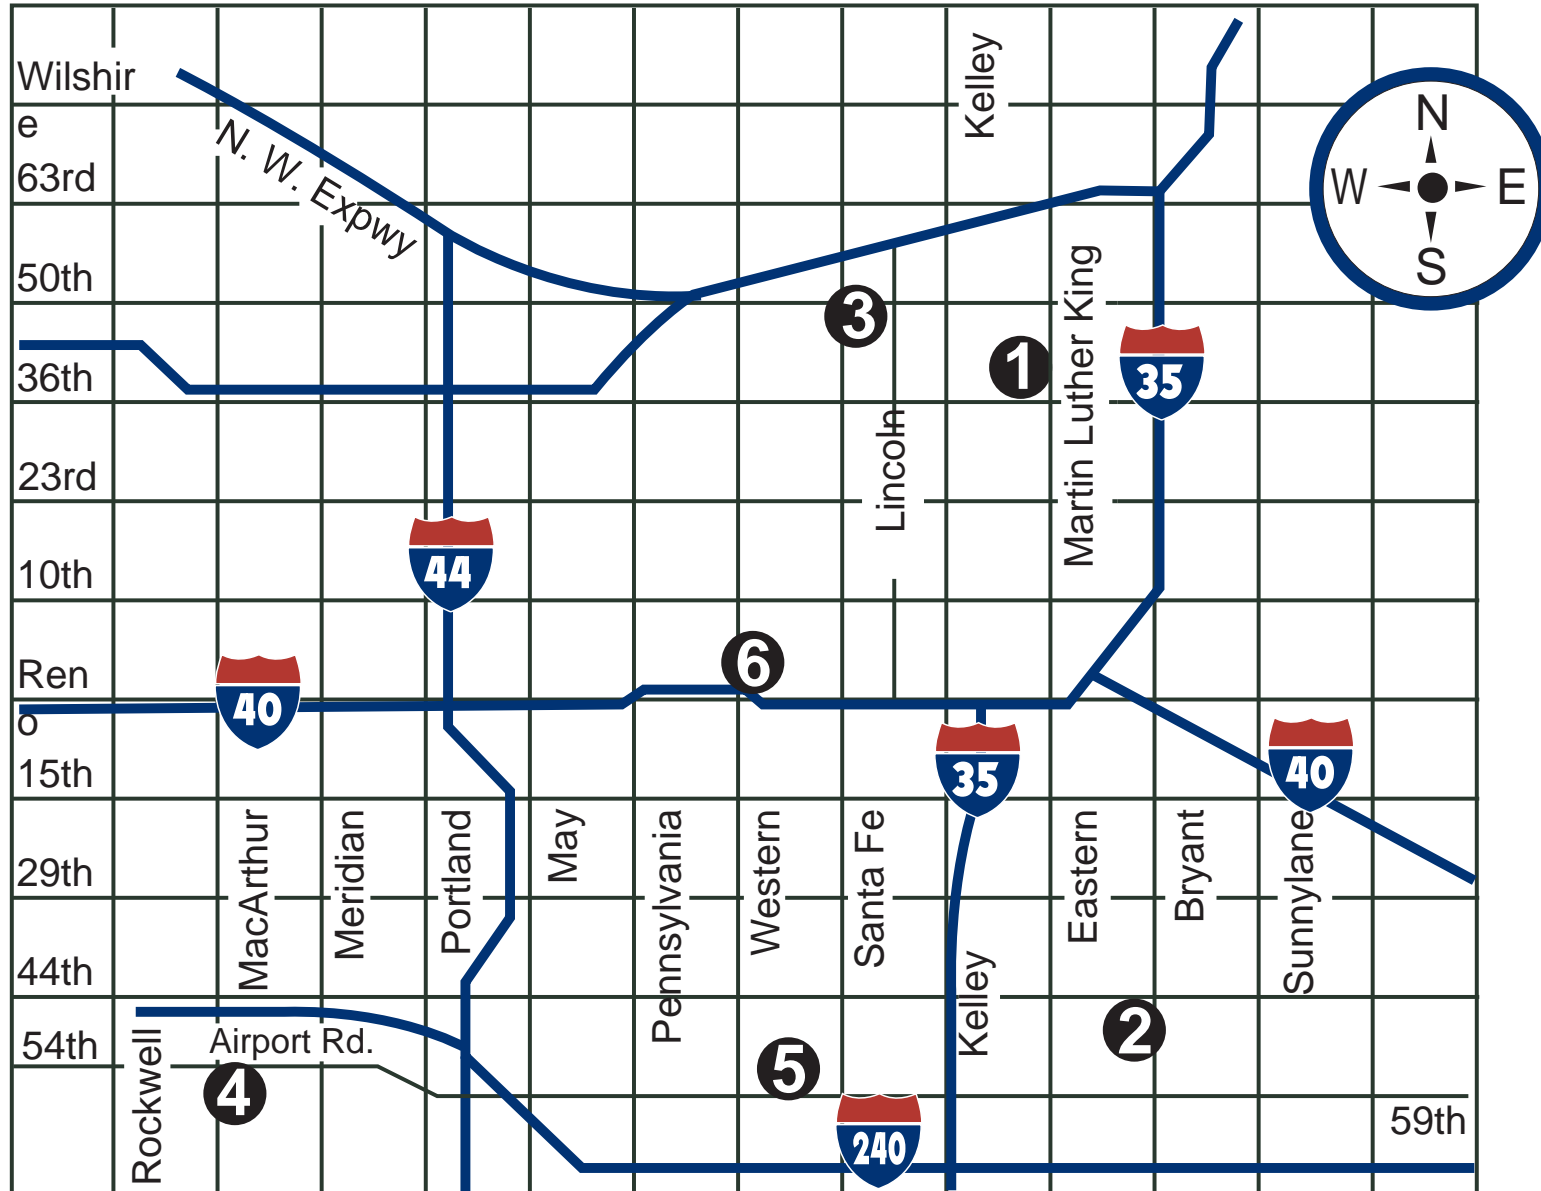

Metro Technology Centers Campus Map

- 1 - Springlake Campus - 1900 Springlake Dr. 73111
- 2 - South Bryant Campus - 4901 South Bryant. 73129
- 3 - Metro Career Academy - 201 N.E. 48th. 73105
- 4 - Aviation Career Campus - 5600 S. MacArthur Blvd. 73179
- 5 - Metro Tech Beauty Academy - 309 S.W. 59th. 73109
- 6 - Metro Downtown at the Montgomery - 500 W. Main 73102