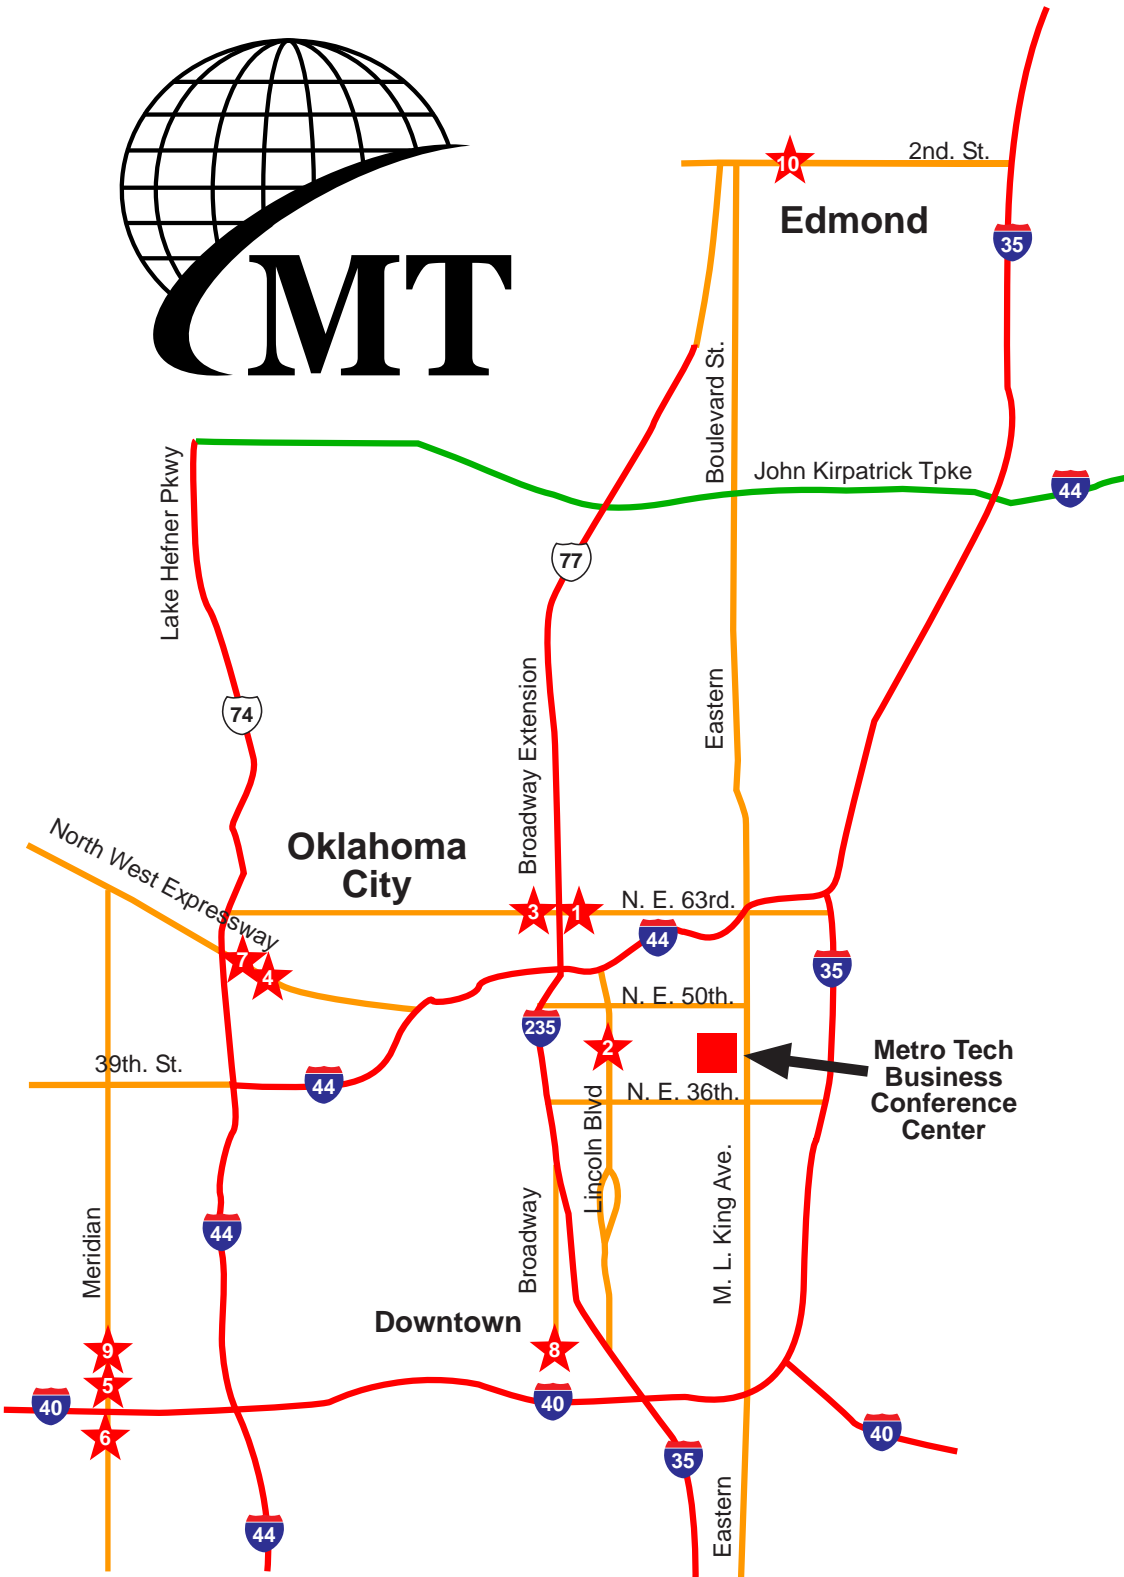

Area Hotel Map

1.	Best Western Santa Fe	6101 N. Santa Fe (63rd & Broadway)	405-848-1919 800-369-7223
2.	Comfort Inn	4345 N. Lincoln (Clarion Conference center)	405-528-2741 800-741-2741
3.	Holiday Inn Suites	6200 N. Robinson (63rd & Broadway)	405-843-5558 800-682-0049
4.	Hampton Inn Northwest	3022 N. W. Expressway	405-947-0953 800-426-7866
5.	Holiday Inn Airport	I-40 & Meridian	405-942-8511
6.	La Quinta	800 S. Meridian (I-40 & Meridian)	405-942-0040 800-531-5900
7.	Marriott	3233 N. W. Expressway	405-842-6633 800-228-9290
8.	Westin	One N. Broadway	405-235-2780 800-285-2780
9.	Radisson	401 S. Meridian	405-947-7681 800-522-6620
10.	Ramada Edmond	930 E. 2nd. St. Edmond	405-341-3577 800-322-4686