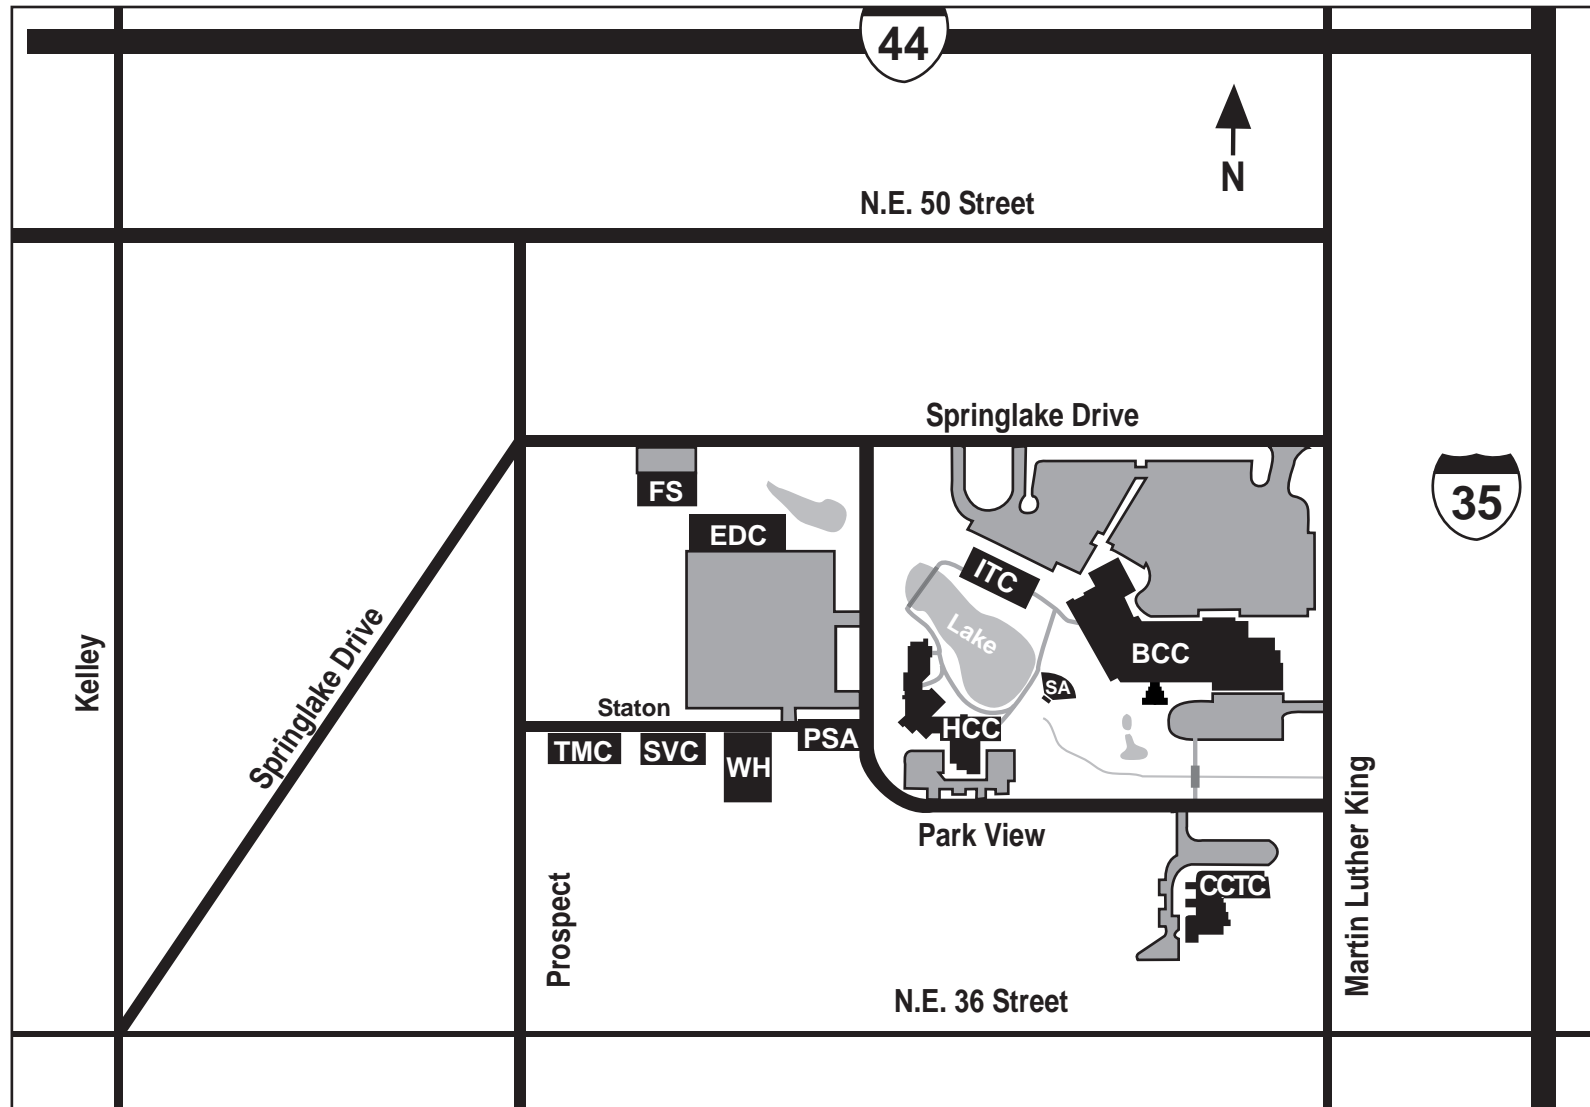

Seats:
145 - Theater
90 - Classroom
72 - Round Tables

Meeting Rooms

Seats:
40 - Theater
25 - Classroom
32 - Round Tables

Metro Technology Centers Springlake Campus (405) 424-TECH

- BCC - Business Conference Center - 1900 Springlake Dr.
- CCTC - Child Care Training Center - 3901 Martin Luther King Ave.
- EDC - Economic Development Center - 1700 Springlake Dr.
- ETC - EMS Technology Center - 1700 Staton Dr.
- FS - Financial Services - 1600 Springlake Dr.
- HCC - Health Careers Center - 1720 Springlake Dr.