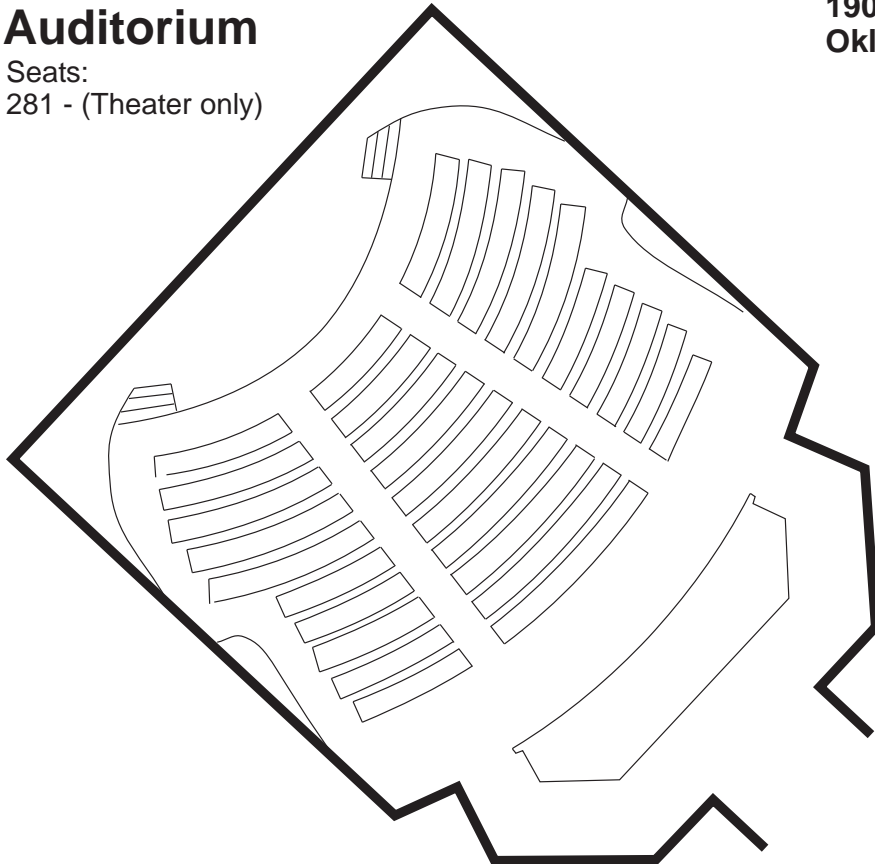

Auditorium

Seats:
281 - (Theater only)

Conference Center

Total combined conference area: 4,620 Sq. ft.

Seats: 550 - Theater
340 - Classroom
336 - Round Tables

Alpine

28' x 26'10"

Seats:
75 - Theater
56 - Classroom
48 - Round Tables