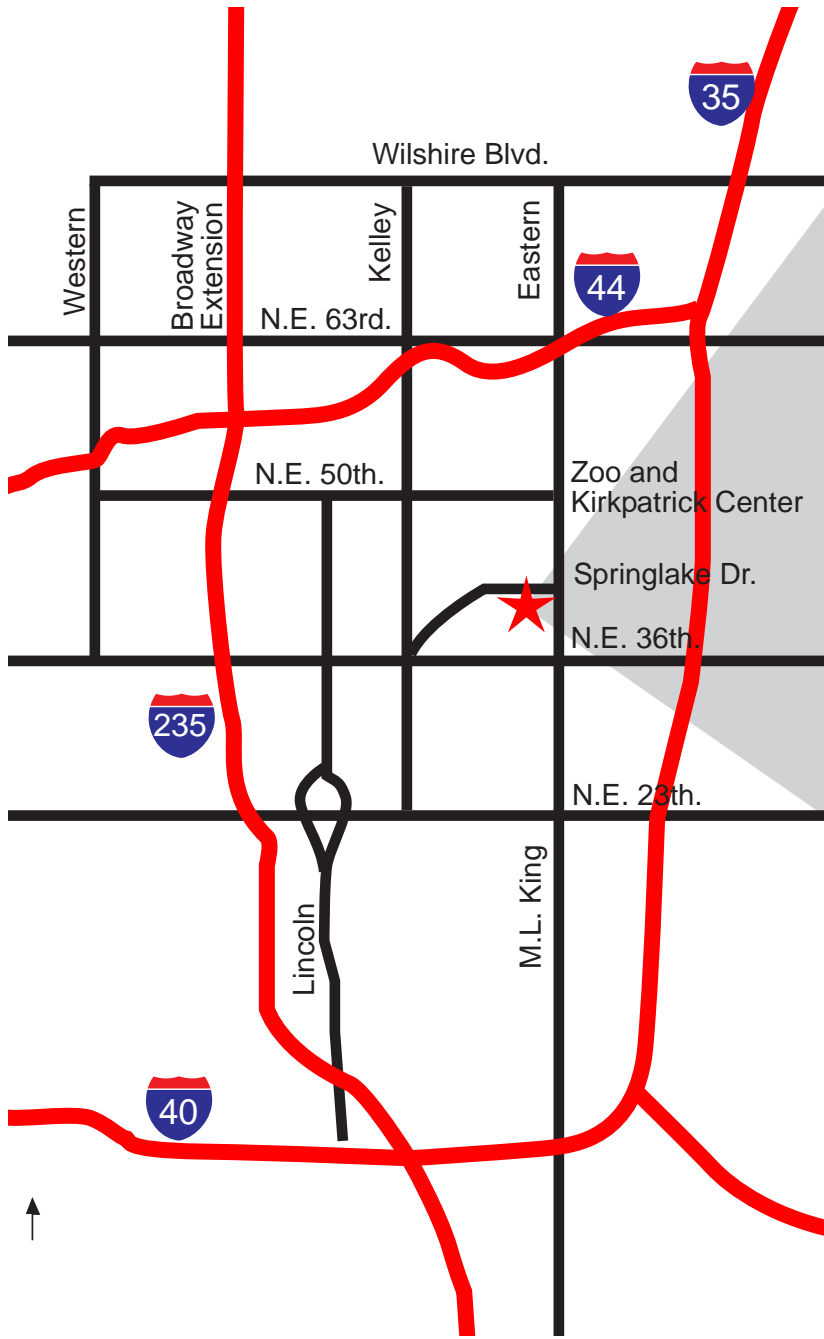

**Metro Technology Centers
Business Conference Center**
1900 Springlake Dr. Oklahoma City
(405) 424-TECH

From the North

Take I-35 south to N.E. 36th St. Go west (right) on 36th to M.L. King. Go north (right) on M.L. King to Springlake Dr.

From the East

Take I-40 west to I-35 north. Take I-35 north to N.E. 36th St. Go West (left) on 36th to M.L. King. Go north (right) on M.L. King to Springlake Dr.

From the South

Take I-35 north to N.E. 36th St. Go West (left) on 36th to M.L. King. Go north (right) on M.L. King to Springlake Dr.

From the West

Take I-40 east to I-35 north. Take I-35 north to N.E. 36th St. Go West (left) on 36th to M.L. King. Go north (right) on M.L. King to Springlake Dr.

The Metro Tech Business Conference Center is located just West of the intersection of Martin Luther King Ave. and Springlake Dr. between N.E. 36th and N.E. 50th just south of the Oklahoma City Zoo and the Kirkpatrick Center. Take Martin Luther King to Springlake Drive. Go West on Springlake Drive to Park View Drive. Turn South on Park View Drive and then turn into the first parking lot on the right. The EDC building is the one with the green Metro Tech awning.