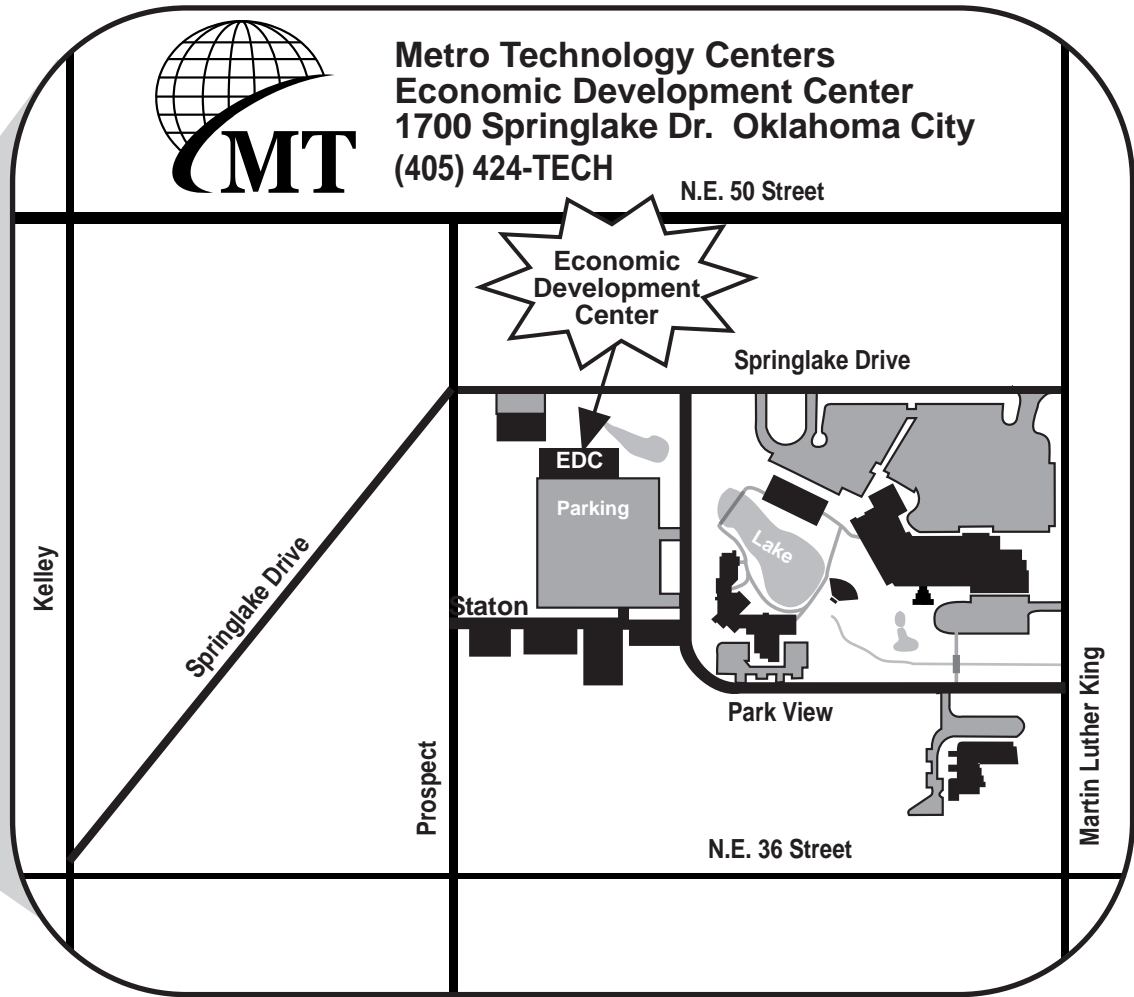

Metro Technology Centers Springlake Campus (405) 424-TECH

To get to the Metro Tech Economic Development Center, take Martin Luther King Blvd. to Springlake Drive. Turn South on Park View Drive and then turn into the first parking lot on the right. The EDC building is the one with the green Metro Tech awning.

From the North

Take I-35 south to N.E. 36th St. Go west (right) on 36th to M.L. King. Go north (right) on M.L. King to Springlake Dr.

From the East

Take I-40 west to I-35 north. Take I-35 north to N.E. 36th St. Go West (left) on 36th to M.L. King. Go north (right) on M.L. King to Springlake Dr.

The Metro Tech Economic Development Center is located just West of the intersection of Martin Luther King Ave. and Springlake Dr. between N.E. 36th and N.E. 50th just south of the Oklahoma City Zoo and the Kirkpatrick Center. Take Martin Luther King to Springlake Drive. Go West on Springlake Drive to Park View Drive. Turn South on Park View Drive and then turn into the first parking lot on the right. The EDC building is the one with the green Metro Tech awning.