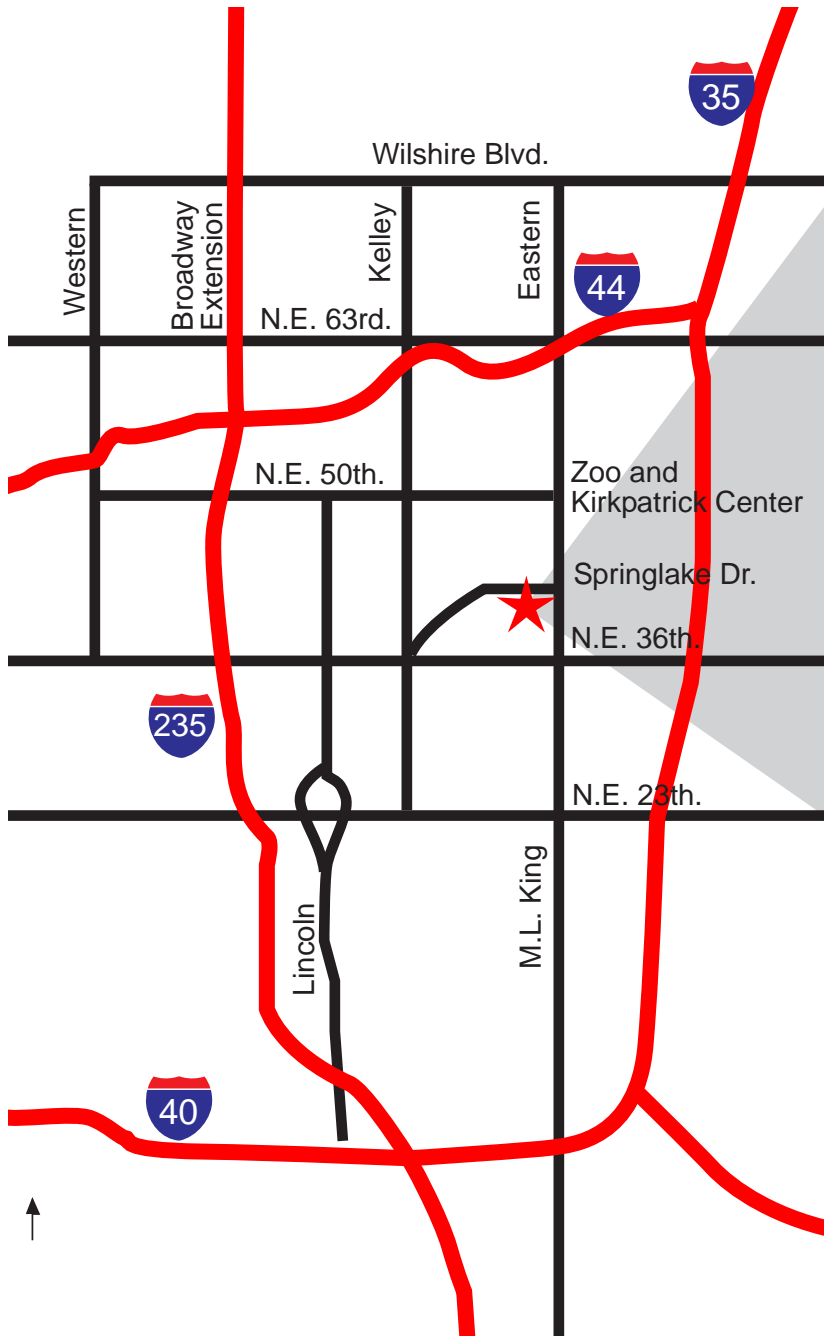

Metro Technology Centers Springlake Campus (405) 424-TECH

To get to the Metro Tech Economic Development Center, take Martin Luther King Blvd. to Springlake Drive. Turn South on Park View Drive and then turn into the first parking lot on the right. The EDC building is the one with the green Metro Tech awning.

From the North

Take I-35 south to N.E. 36th St. Go west (right) on 36th to M.L. King. Go north (right) on M.L. King to Springlake Dr.

From the East

Take I-40 west to I-35 north. Take I-35 north to N.E. 36th St. Go West (left) on 36th to M.L. King. Go north (right) on M.L. King to Springlake Dr.

From the South

Take I-35 north to N.E. 36th St. Go West (left) on 36th to M.L. King. Go north (right) on M.L. King to Springlake Dr.

From the West

Take I-40 east to I-35 north. Take I-35 north to N.E. 36th St. Go West (left) on 36th to M.L. King. Go north (right) on M.L. King to Springlake Dr.