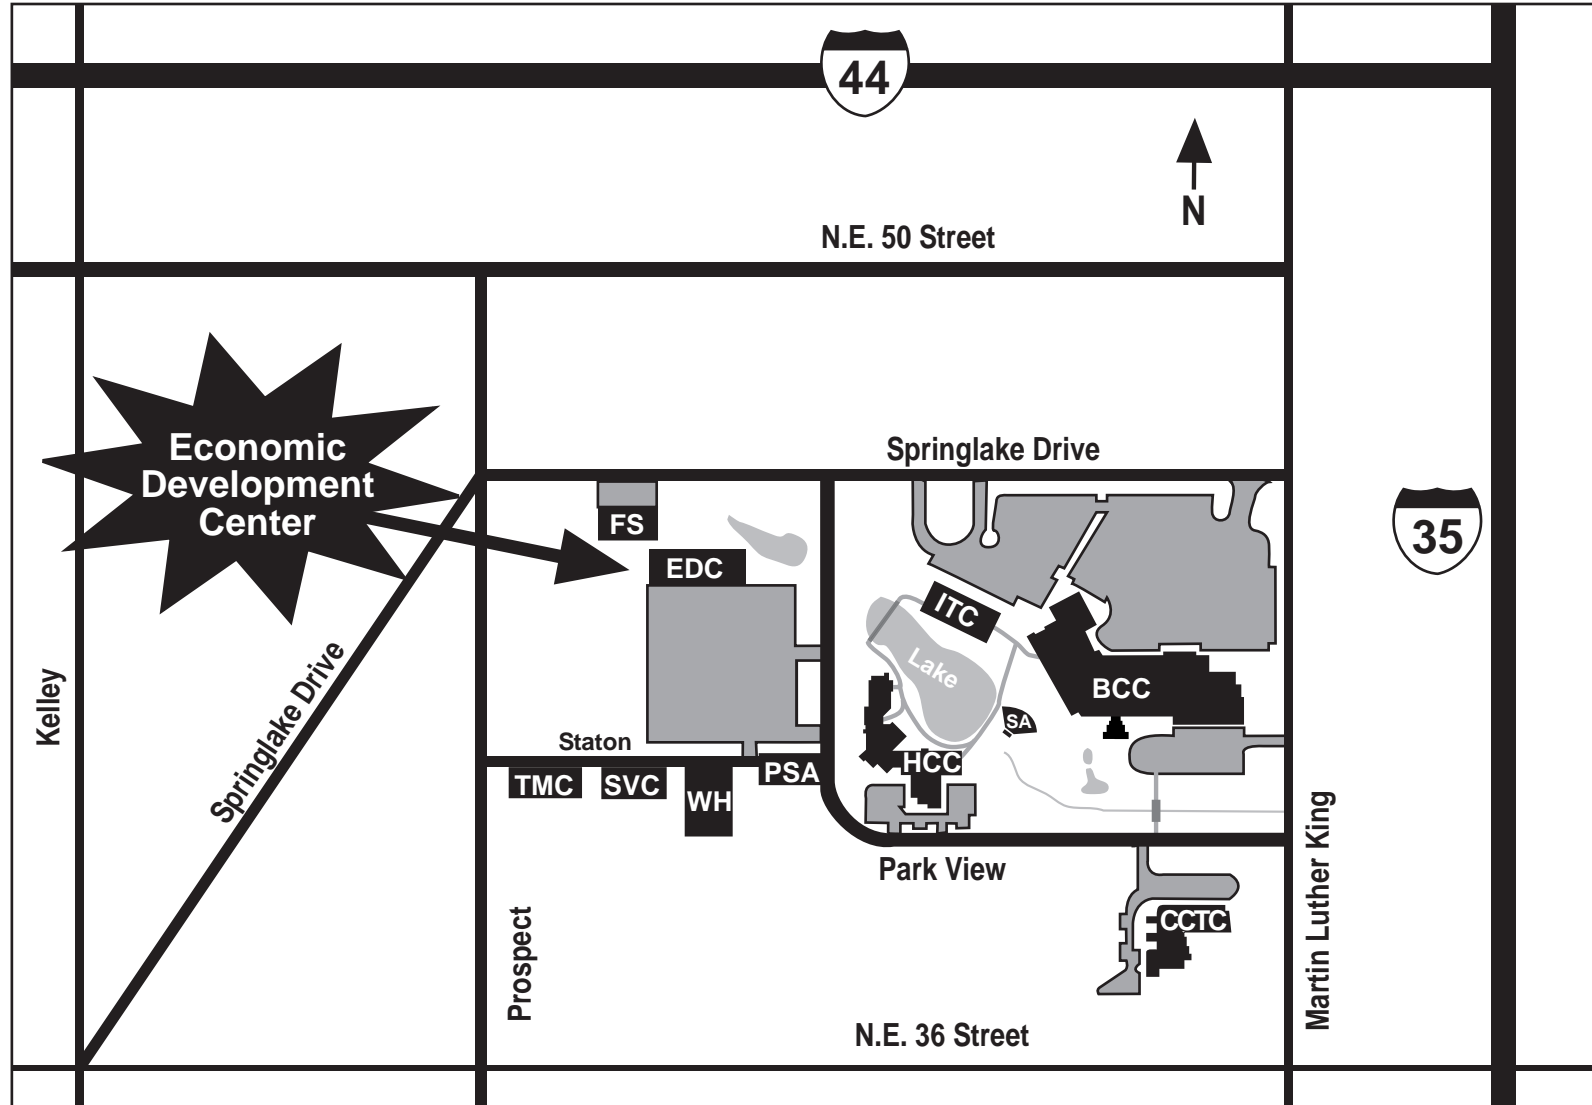

Metro Technology Centers Springlake Campus (405) 424-TECH

To get to the Metro Tech Economic Development Center, take Martin Luther King Blvd. to Springlake Drive. Turn South on Park View Drive and then turn into the first parking lot on the right. The EDC building is the one with the green Metro Tech awning.

From the North

Take I-35 south to N.E. 36th St. Go west (right) on 36th to M.L. King. Go north (right) on M.L. King to Springlake Dr.

From the East

Take I-40 west to I-35 north. Take I-35 north to N.E. 36th St. Go West (left) on 36th to M.L. King. Go north (right) on M.L. King to Springlake Dr.

From the South

Take I-35 north to N.E. 36th St. Go West (left) on 36th to M.L. King. Go north (right) on M.L. King to Springlake Dr.

From the West

Take I-40 east to I-35 north. Take I-35 north to N.E. 36th St. Go West (left) on 36th to M.L. King. Go north (right) on M.L. King to Springlake Dr.

The Metro Tech Economic Development Center is located just West of the intersection of Martin Luther King Ave. and Springlake Dr. between N.E. 36th and N.E. 50th just south of the Oklahoma City Zoo and the Kirkpatrick Center. Take Martin Luther King to Springlake Drive. Go West on Springlake Drive to Park View Drive. Turn South on Park View Drive and then turn into the first parking lot on the right. The EDC building is the one with the green Metro Tech awning.