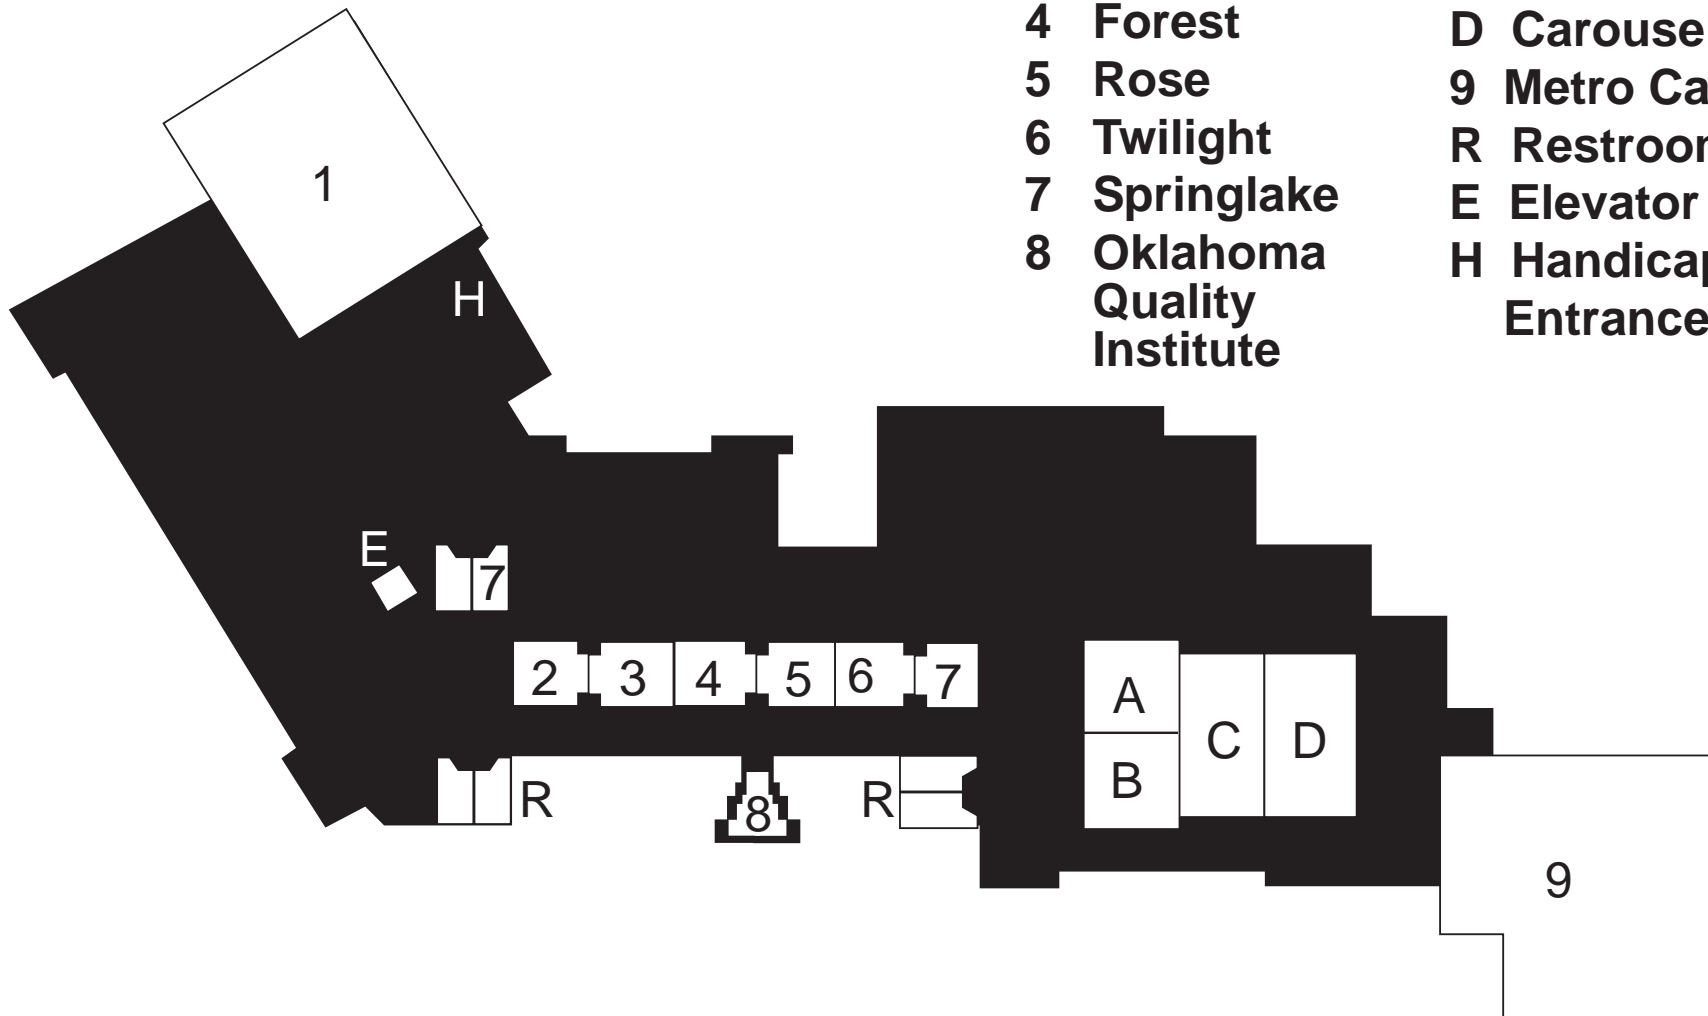

Metro Technology Centers Business Conference Center

1	Auditorium	A	Alpine
2	Green	B	Calypso
3	Blue	C	Big Dipper
4	Forest	D	Carousel
5	Rose	9	Metro Café
6	Twilight	R	Restrooms
7	Springlake	E	Elevator
8	Oklahoma Quality Institute	H	Handicapped Entrance