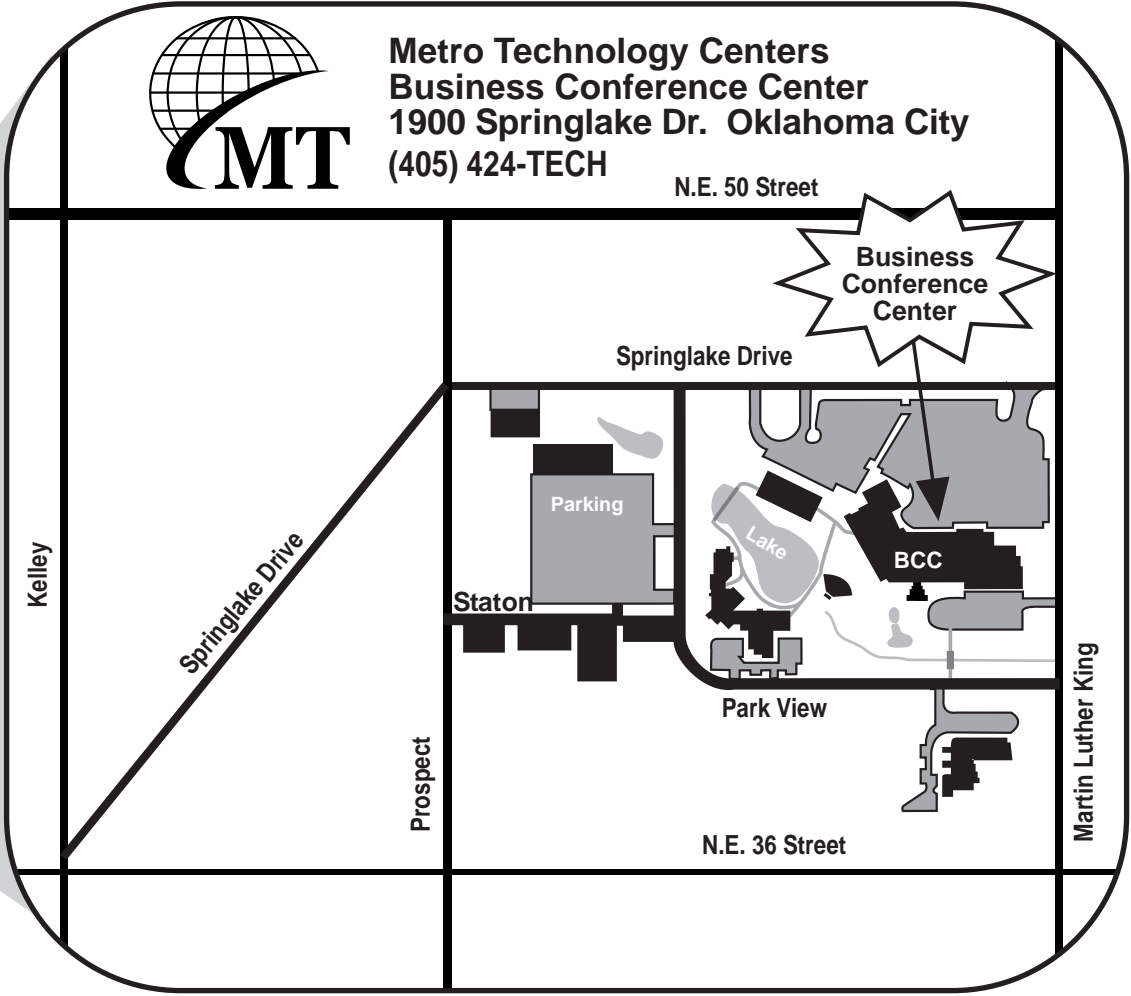

Warehouse

PSA
Public Safety
Academy

Park View Drive

Child Care Training Center

Metro Technology Centers
Springlake Campus
 1900 Springlake Dr.

Martin Luther King

N.E. 36th Street

**Metro Technology Centers
Business Conference Center**
1900 Springlake Dr. Oklahoma City
(405) 424-TECH